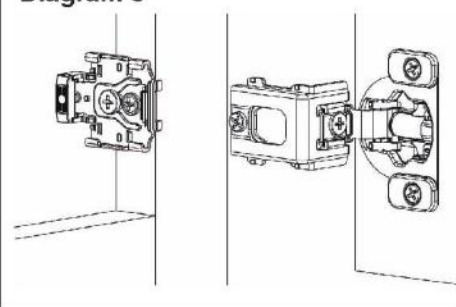

PIVOT-PRO Clip-On Hinge

Exclusively available on B Door Style.

- Removed and reattached quickly without removing any screws.
- Innovative Damping Technology.
- Adjustable Damping Force.

Decorative Cover
(optional)

With Cover

Diagram 1

Diagram 2

Diagram 3

Diagram 4

Diagram 5