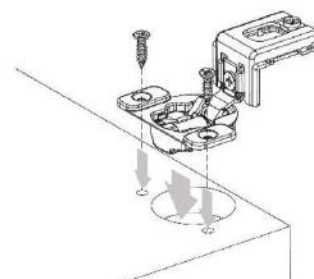

PIVOT-PRO Clip-On Hinge

Exclusively available on B Door Style.

- Removed and reattached quickly without removing any screws.
- Innovative Damping Technology.
- Adjustable Damping Force.

Decorative Cover
(optional)

With Cover

Diagram 1

Diagram 2

Diagram 3

Diagram 4

Diagram 5