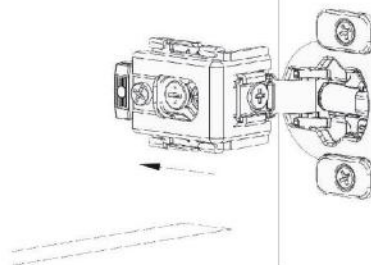

PIVOT-PRO Clip-On Hinge

Exclusively available on B Door Style.

- Removed and reattached quickly without removing any screws.
- Innovative Damping Technology.
- Adjustable Damping Force.

Decorative Cover
(optional)

With Cover

Diagram 1

Diagram 2

Diagram 3

Diagram 4

Diagram 5