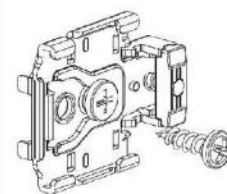

PIVOT-PRO Clip-On Hinge

Exclusively available on B Door Style.

- Removed and reattached quickly without removing any screws.
- Innovative Damping Technology.
- Adjustable Damping Force.

Decorative Cover
(optional)

With Cover

Diagram 1

Diagram 2

Diagram 3

Diagram 4

Diagram 5