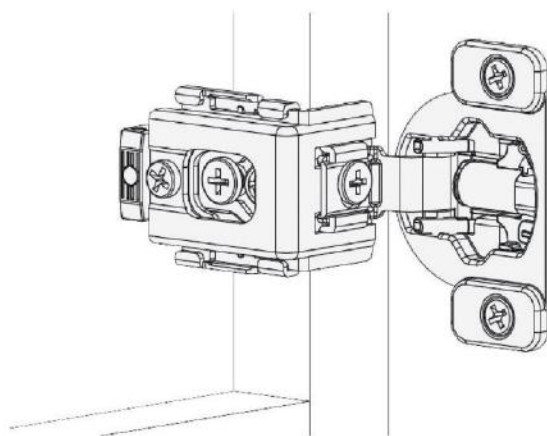

PIVOT-PRO Clip-On Hinge

Exclusively available on B Door Style.

- Removed and reattached quickly without removing any screws.
- Innovative Damping Technology.
- Adjustable Damping Force.

Decorative Cover
(optional)

With Cover

Diagram 1

Diagram 2

Diagram 3

Diagram 4

Diagram 5