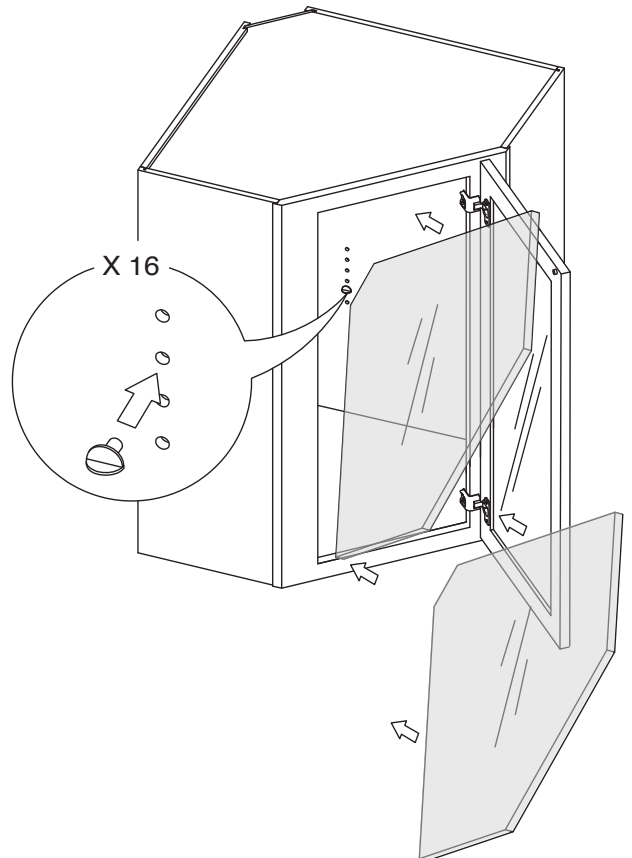

## Wall Diagonal Corner Glass Insert Door

Item Code:

WMDC2430H, WMDC2436H, WMDC273615H

**! WARNING:**

1. Please be careful when opening the box with boxcutter and/or blade.
2. J&K Cabinetry is not responsible for any injuries and/or damages incurred during cabinet assembly.

### Step 16:

**Step 17:**

**Step 18:**

**Step 19:**

**Step 20:**

**Step 21:**