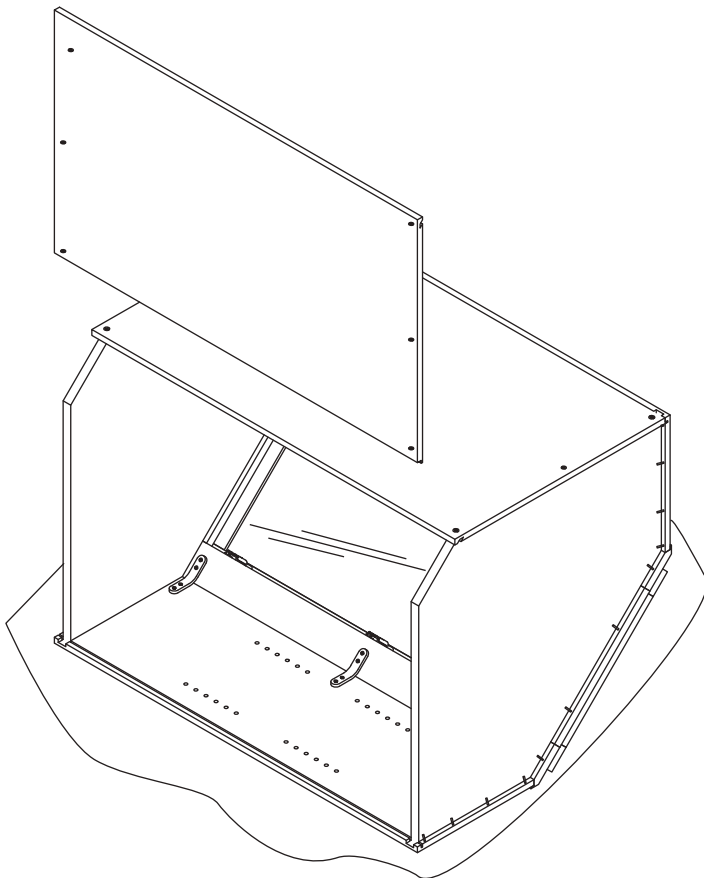

Step 13:

Step 14:

Step 15:

Step 16: