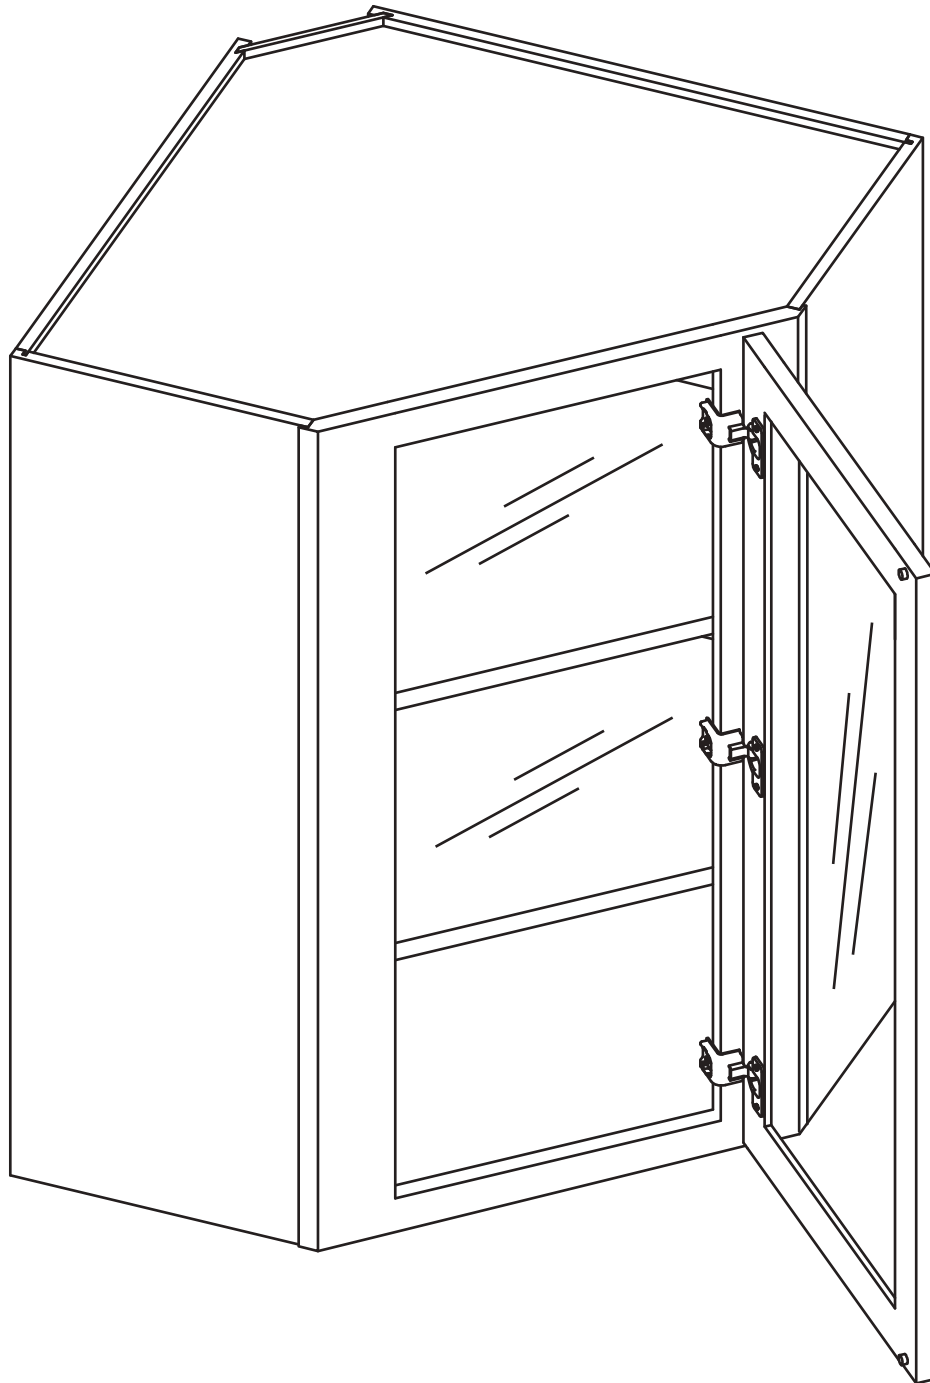

## Wall Diagonal Corner Glass Insert Door

Item Code:

WMDC2430H, WMDC2436H, WMDC273615H

**! WARNING:**

1. Please be careful when opening the box with boxcutter and/or blade.
2. J&K Cabinetry is not responsible for any injuries and/or damages incurred during cabinet assembly.