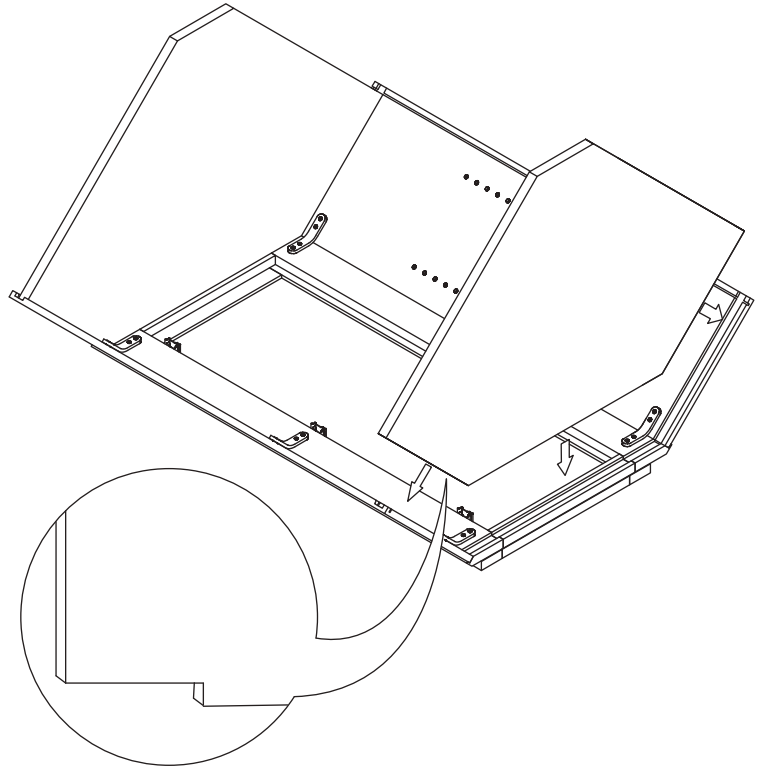

## Wall Diagonal Corner Glass Insert Door

Item Code:

WMDC2430H, WMDC2436H, WMDC273615H

**! WARNING:**

1. Please be careful when opening the box with boxcutter and/or blade.
2. J&K Cabinetry is not responsible for any injuries and/or damages incurred during cabinet assembly.

### Step 4:

**Step 5:**

**Step 6:**

**Step 7:**

**Step 8:**

**Step 9:**

**Step 10:**

**Step 11:**