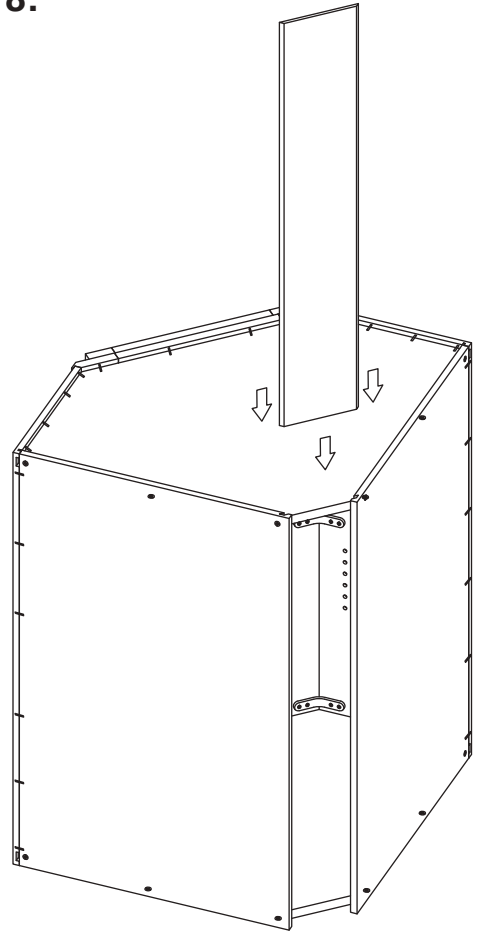

Step 17:

Step 18:

Step 19:

Step 20: