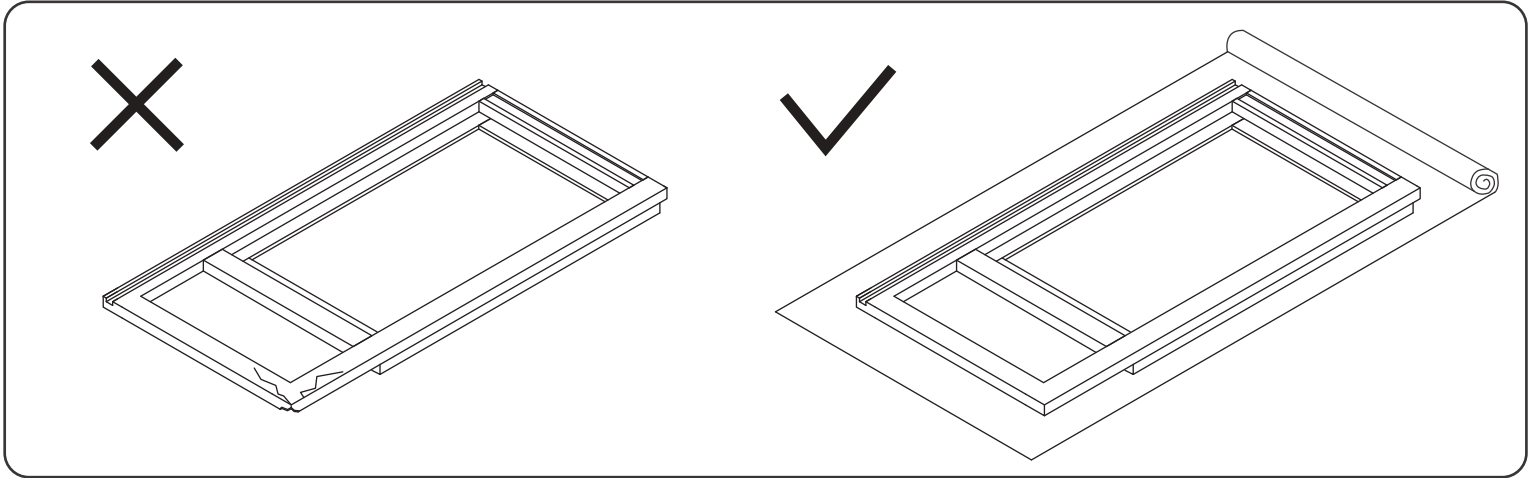

## Wall Diagonal Corner Glass Insert Door

Item Code:

WMDC2430H, WMDC2436H, WMDC273615H

**! WARNING:**

1. Please be careful when opening the box with boxcutter and/or blade.
2. J&K Cabinetry is not responsible for any injuries and/or damages incurred during cabinet assembly.