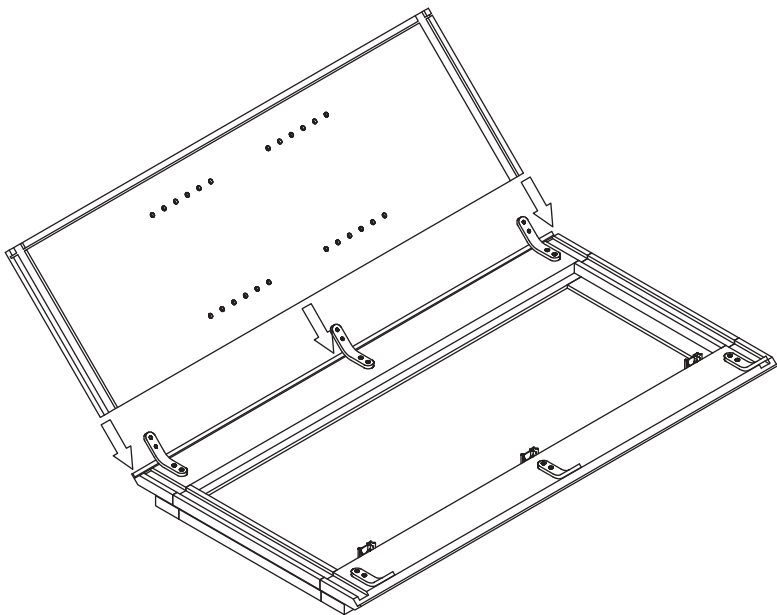

Step 1:

Step 2:

Step 3:

Step 4: