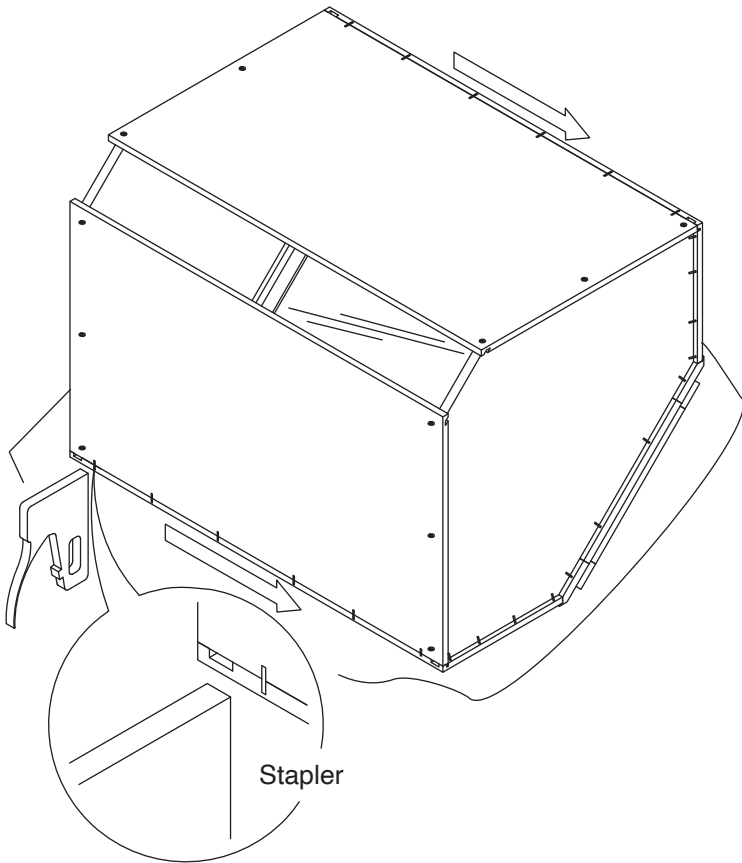

Step 17:

Step 18:

Step 19:

Step 20: