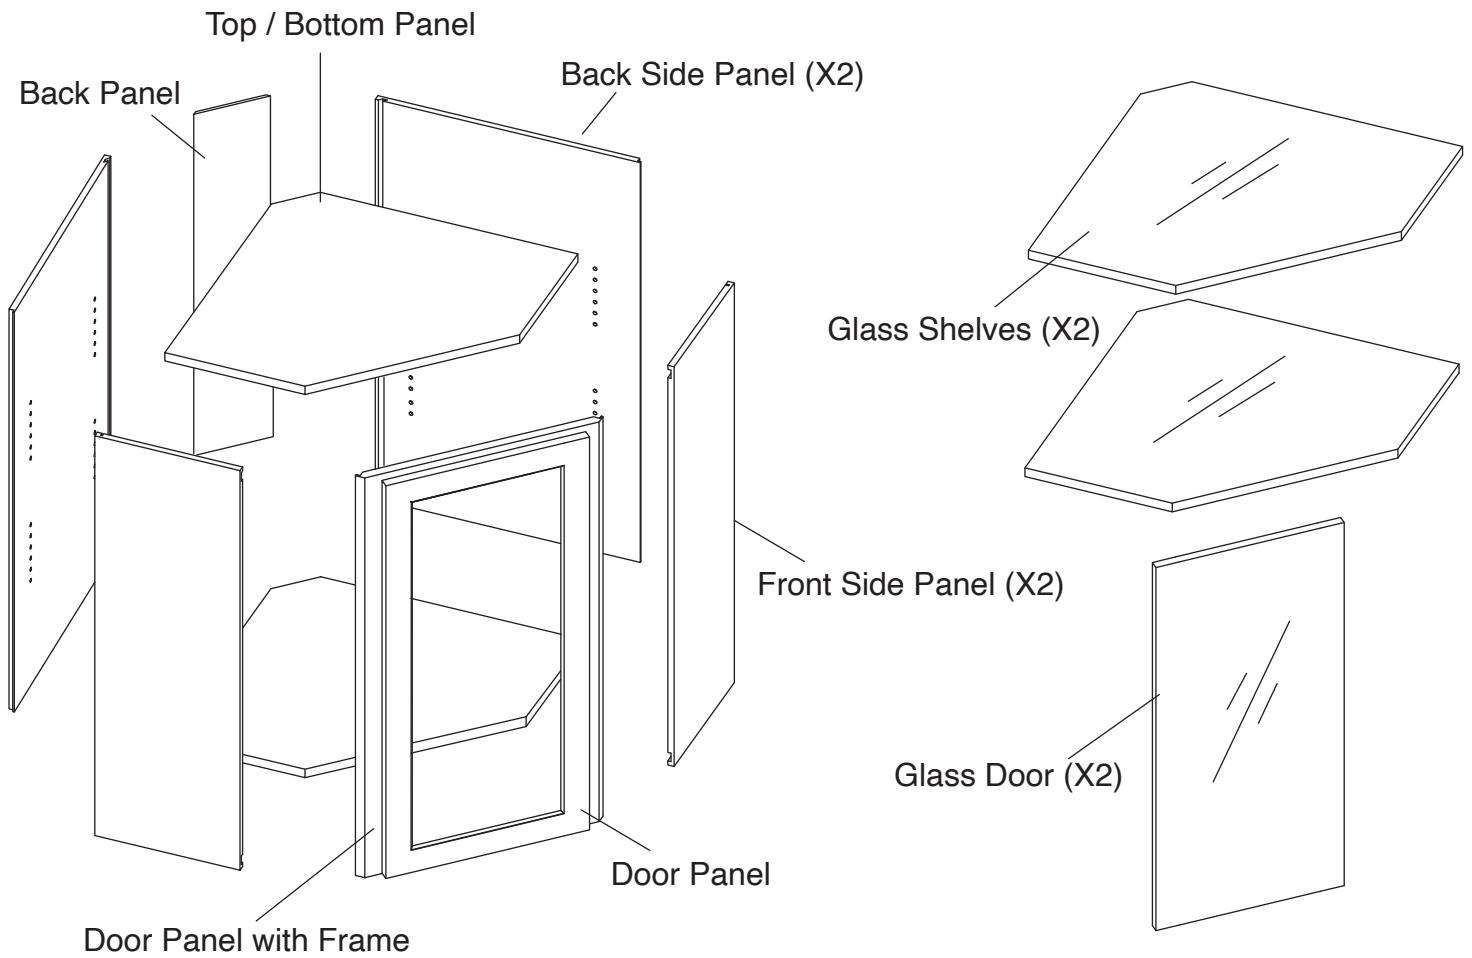

Included Items: