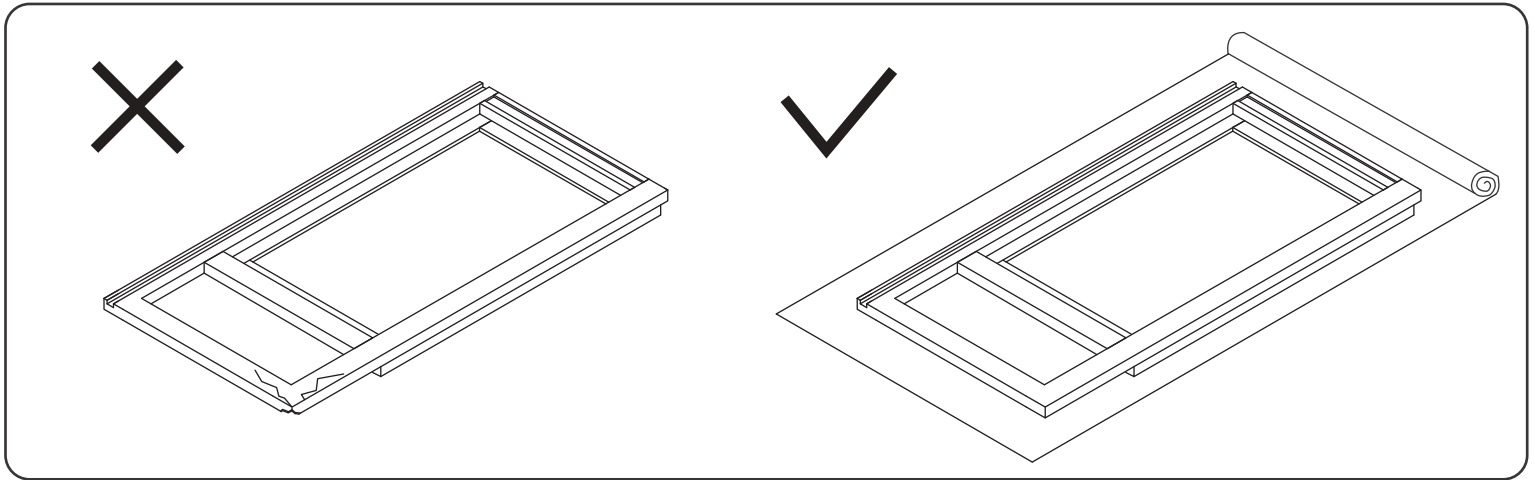

Assembly Instruction

2020 Edition

Pantry Cabinet

Item Code:

WP1884, WP188427, WP1890, WP189027, WP1896, WP189627

 **WARNING:**

1. Please be careful when opening the box with boxcutter and/or blade.
2. J&K Cabinetry is not responsible for any injuries and/or damages incurred during cabinet assembly.