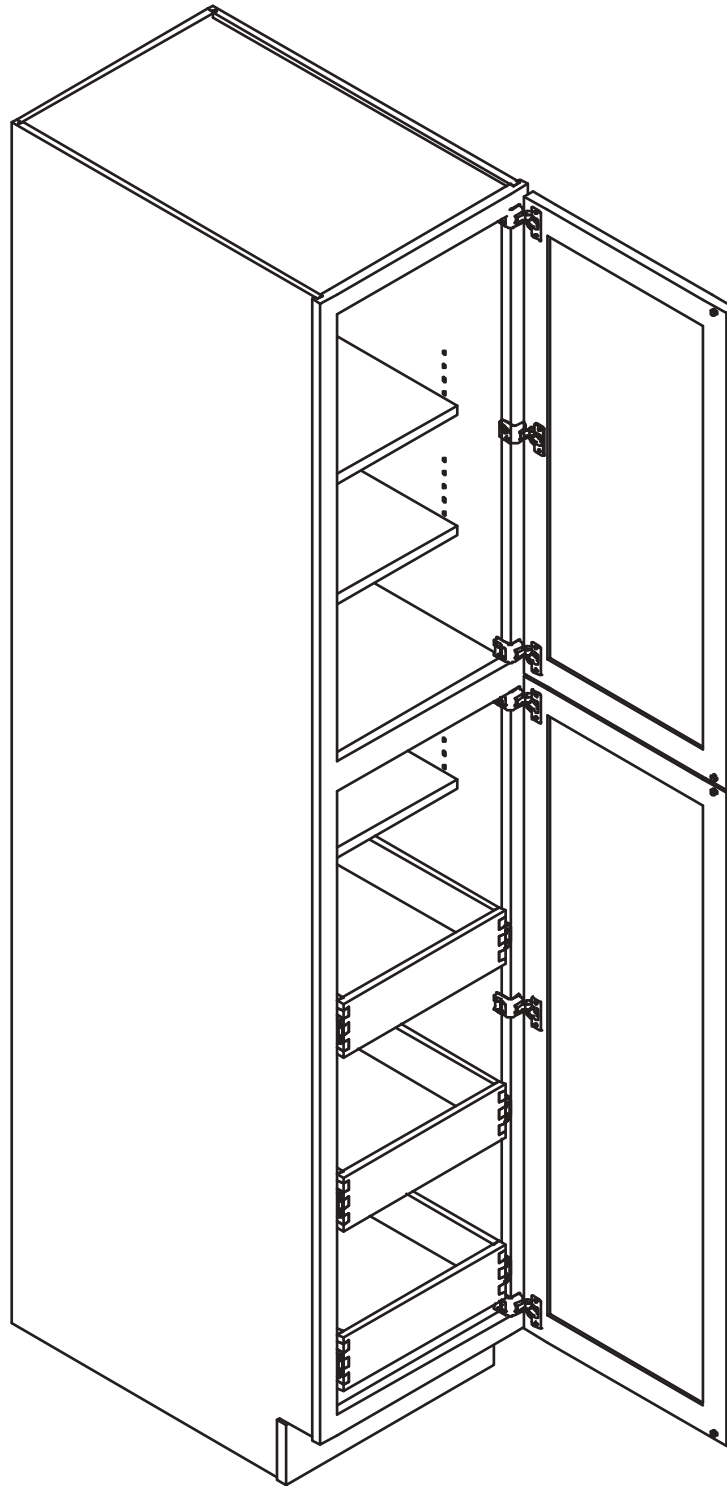

Assembly Instruction

2020 Edition

Pantry Cabinet

Item Code:

WP1884, WP188427, WP1890, WP189027, WP1896, WP189627

 **WARNING:**

1. Please be careful when opening the box with boxcutter and/or blade.
2. J&K Cabinetry is not responsible for any injuries and/or damages incurred during cabinet assembly.