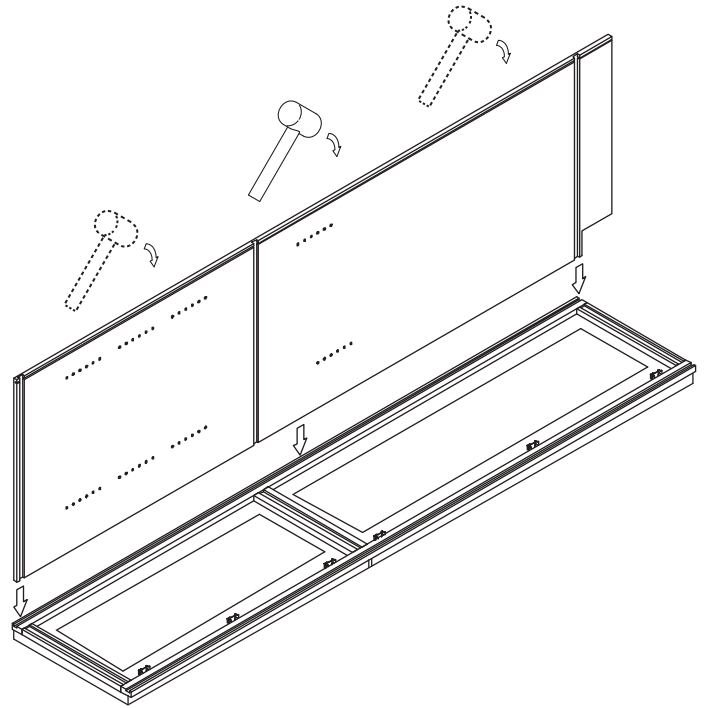

Step 1:

Step 2:

Step 3:

Step 4: