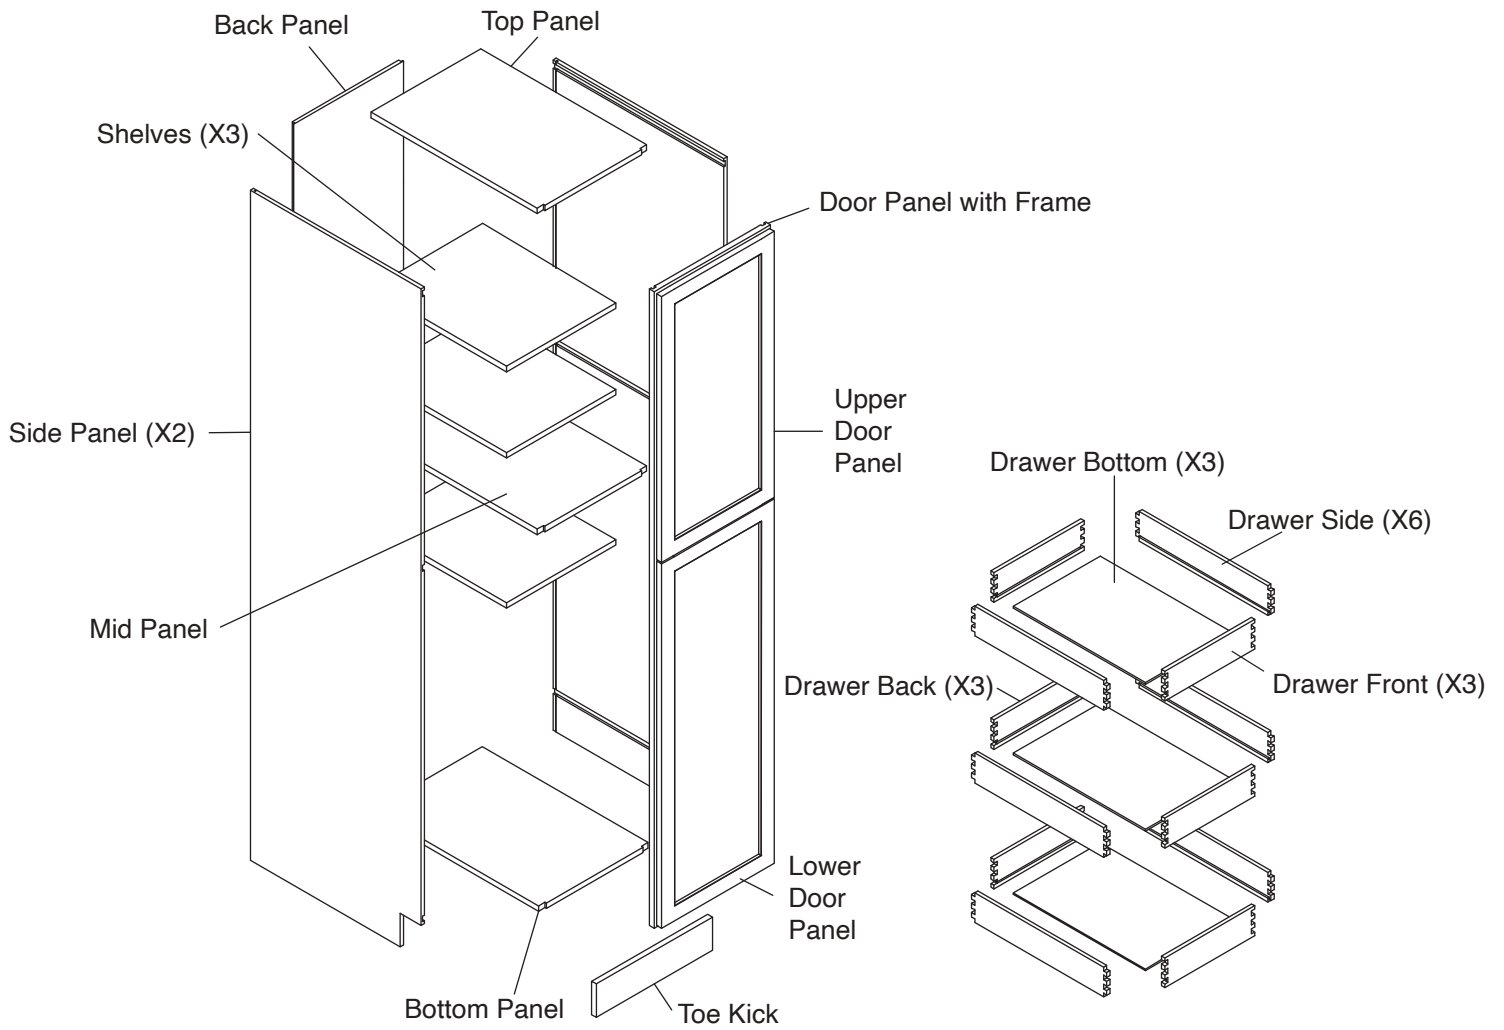

Included Items:

Screws X 30	Screws X 9	Door Bumpers X 4	Shelf Pins X 12	Under Mount Drawer Glide Kits X 3	Glide Supports X 6	Glide Locking Kits X 3

Recommended Tools:

Safety Tools: