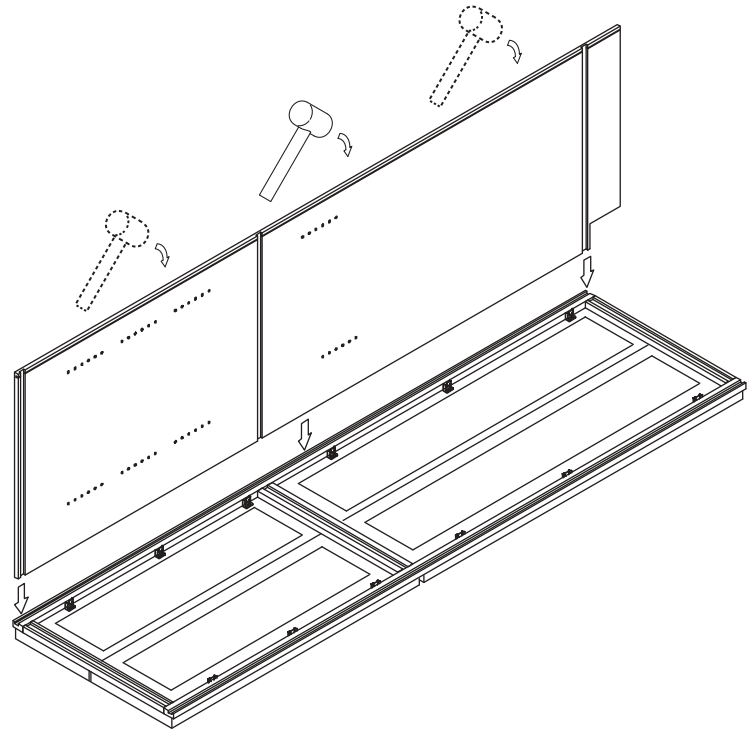

Step 1:

Step 2:

Step 3:

Step 4: