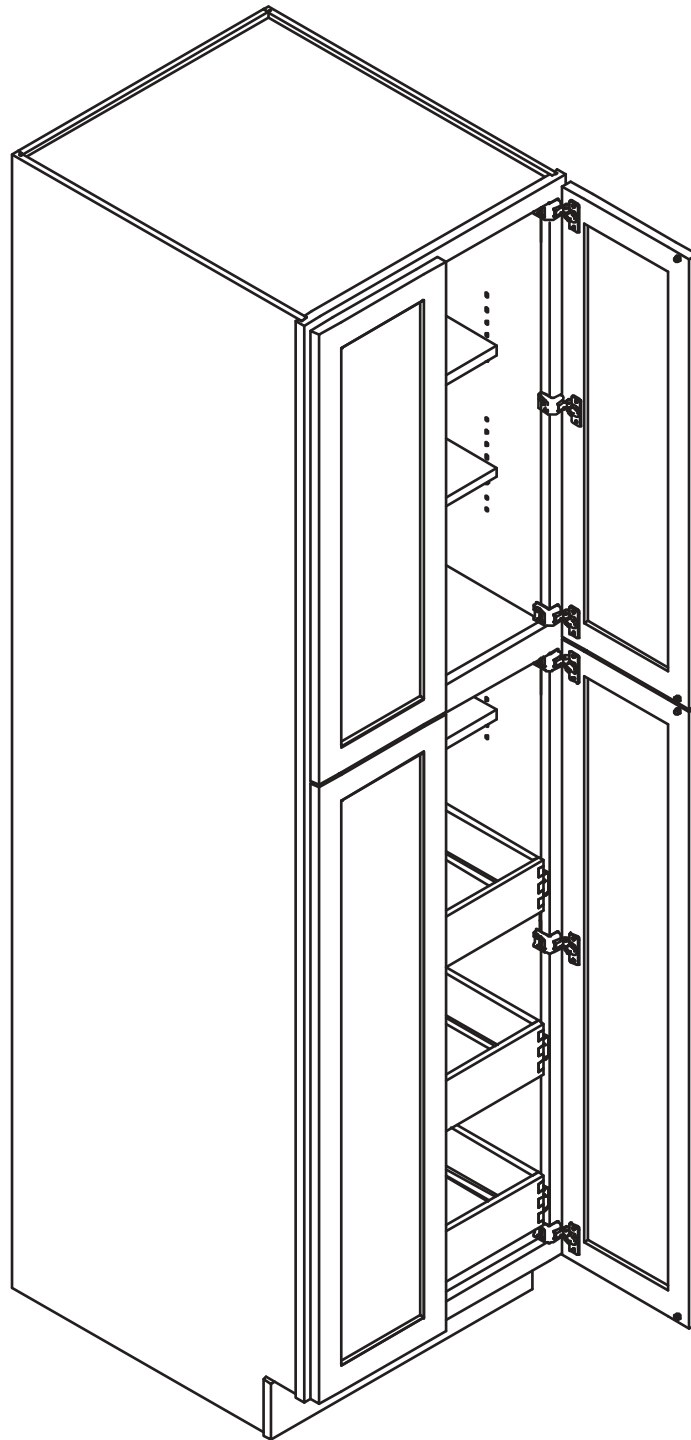

Assembly Instruction

2020 Edition

Pantry Cabinet

Item Code:

WP2484, WP248427, WP308427, WP2490, WP3090, WP249027
WP309027, WP2496, WP3096, WP249627, WP309627

WARNING:

1. Please be careful when opening the box with boxcutter and/or blade.
2. J&K Cabinetry is not responsible for any injuries and/or damages incurred during cabinet assembly.