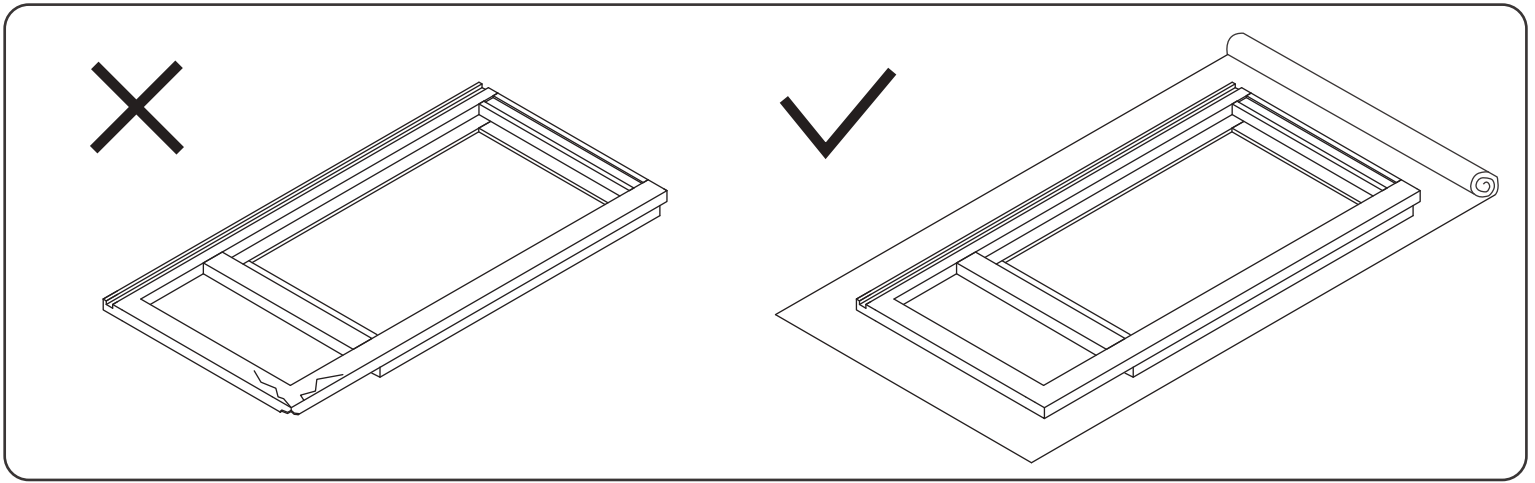

Assembly Instruction

2020 Edition

Pantry Cabinet

Item Code:

WP2484, WP248427, WP308427, WP2490, WP3090, WP249027
WP309027, WP2496, WP3096, WP249627, WP309627

WARNING:

1. Please be careful when opening the box with boxcutter and/or blade.
2. J&K Cabinetry is not responsible for any injuries and/or damages incurred during cabinet assembly.