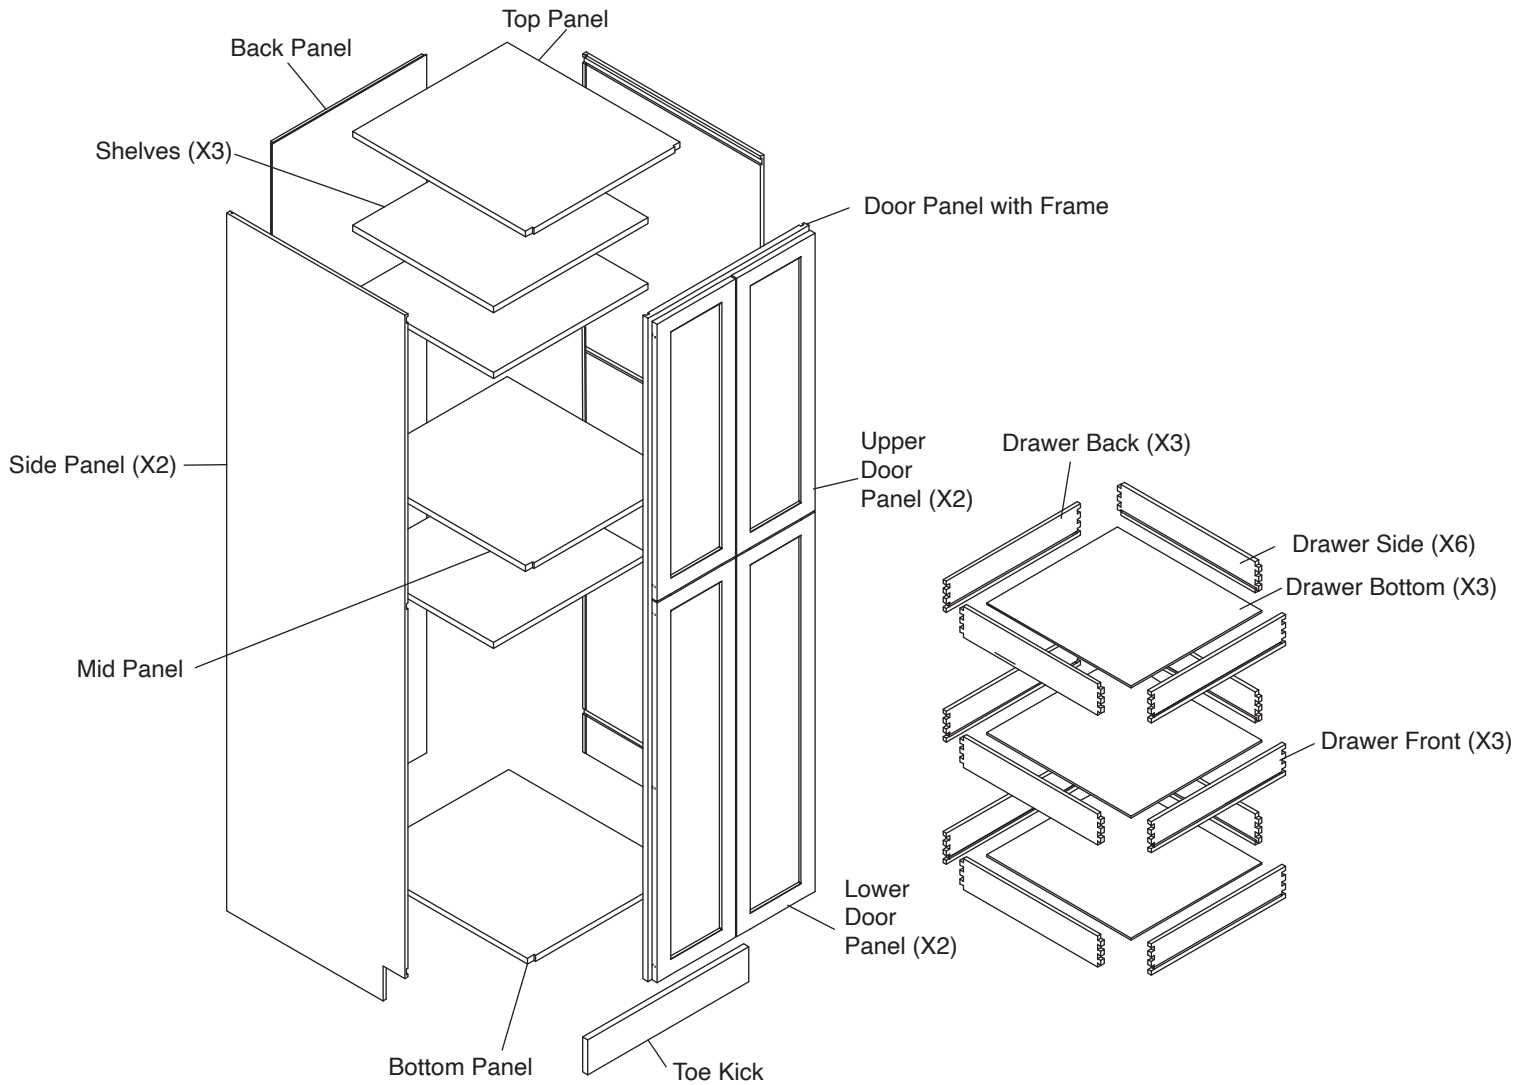

Included Items:

Screws X 30	Screws X 9	Door Bumpers X 8	Shelf Pins X 12	Under Mount Drawer Glide Kits X 3	Glide Supports X 6	Glide Locking Kits X 3

Recommended Tools:

Safety Tools: